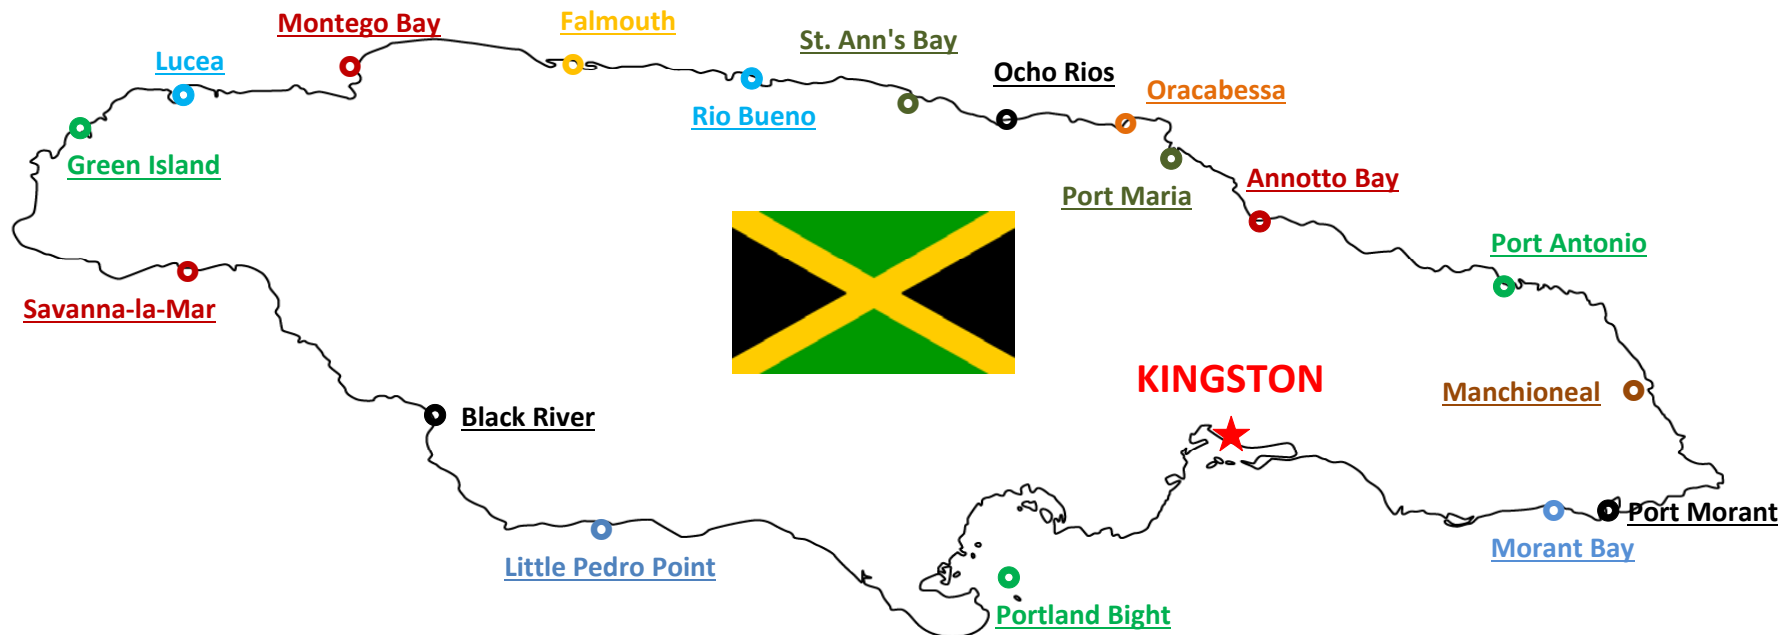

JAMAICA

- | | | | | | |
|---|--------------------|----|--------------|----|----------------|
| 1 | Annotto Bay | 7 | Manchioneal | 13 | Port Maria |
| 2 | Black River | 8 | Montego Bay | 14 | Port Morant |
| 3 | Falmouth | 9 | Morant Bay | 15 | Portland Bight |
| 4 | Green Island | 10 | Ocho Rios | 16 | Rio Bueno |
| 5 | Little Pedro Point | 11 | Oracabessa | 17 | Savanna-la-Mar |
| 6 | Lucea | 12 | Port Antonio | 18 | St. Ann's Bay |

NOTE: The capital city and port of Kingston is not available for yacht registrations.